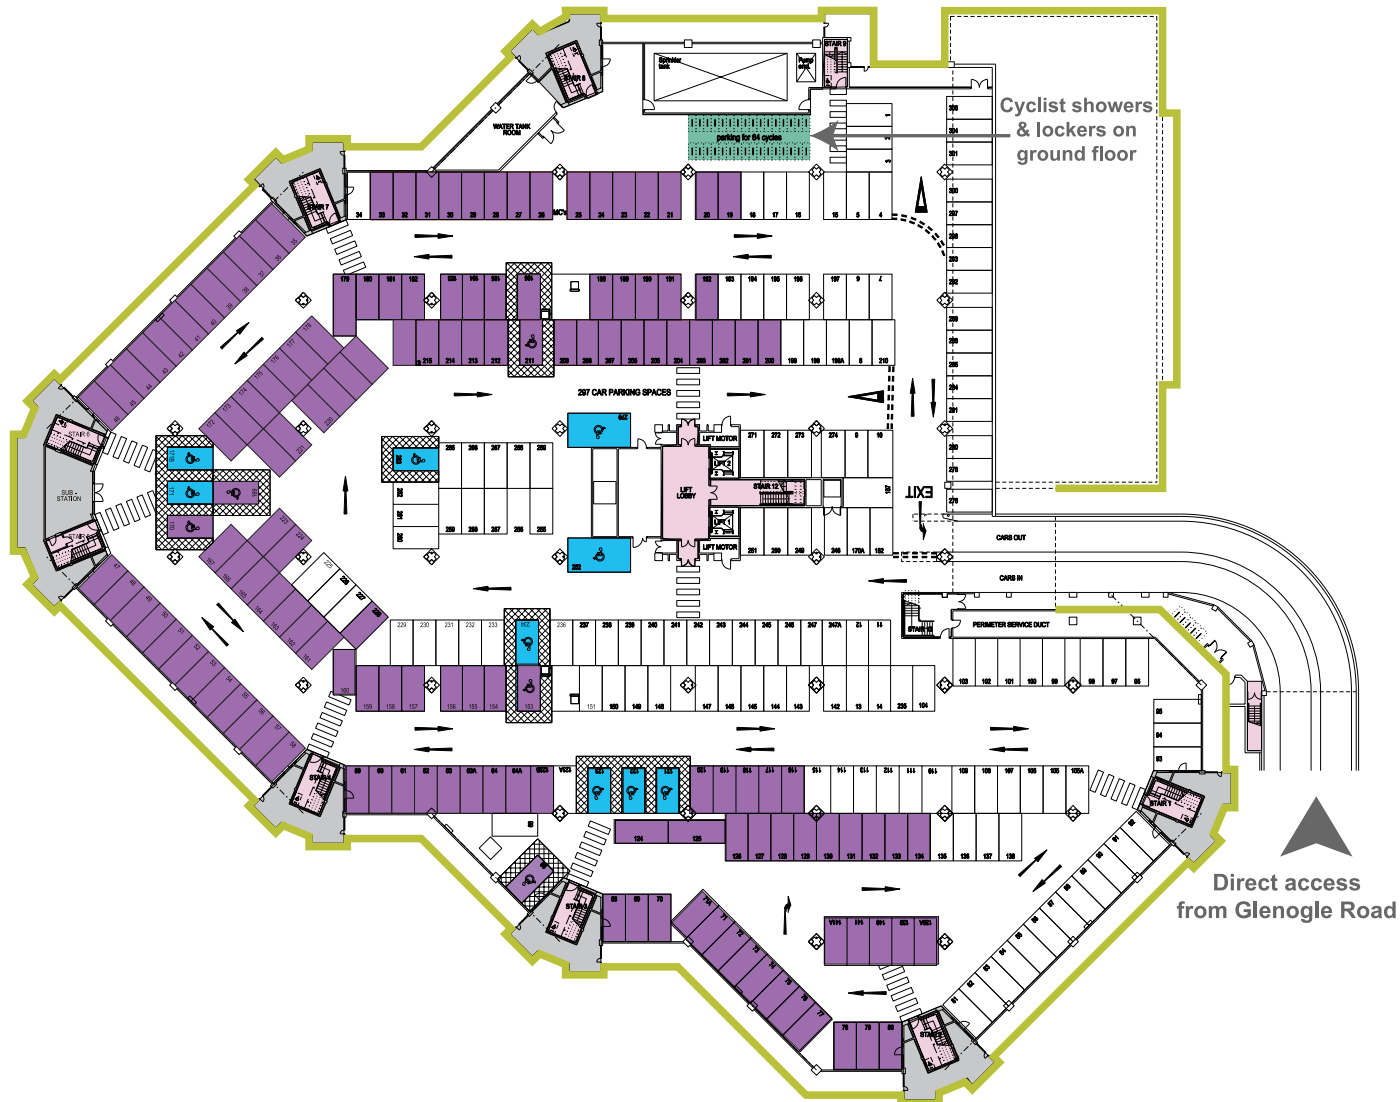

## CAR PARKING INFORMATION

### Space Ratio

1 : 700 sq ft

- Lifts
- Circulation
- Bicycle Racks (Total 64)
- Car Park Spaces (Total 297)
- Allocated to Tenants
- Disabled still available