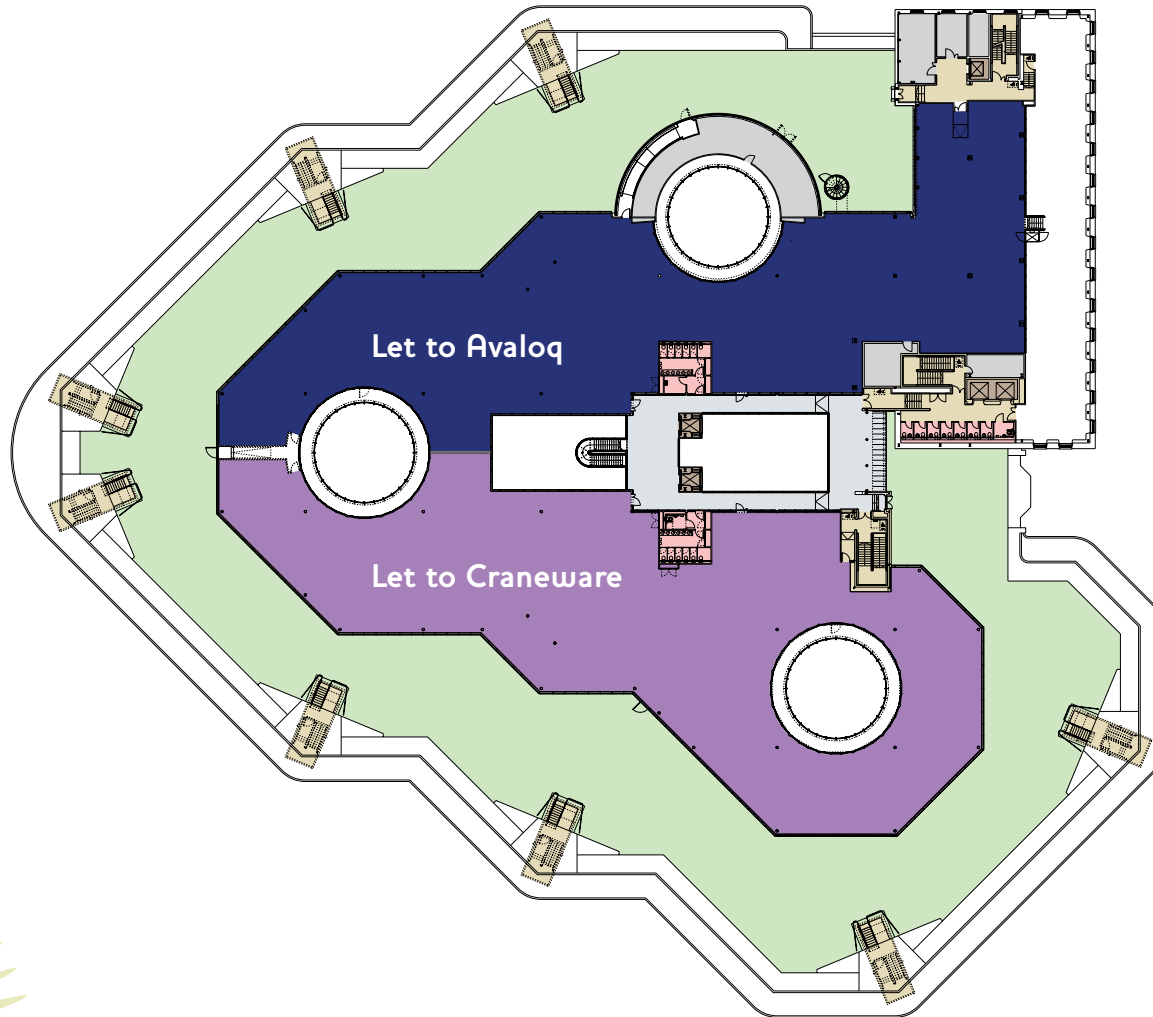

Tanfield

EDINBURGH

GROUND FLOOR

SUITE	SQ M	SQ FT
1	2,162	23,268
2	981	10,555
3	693	7,463
4	LET TO FNZ	
5	LET TO FNZ	
6	LET TO TRAINLINE.COM	
7	346	3,724
TOTAL	4,182	45,010

Tanfield

EDINBURGH

FIRST FLOOR

SUITE	SQ M	SQ FT
1	2,000	21,530
2	LET TO AECOM	
3	LET TO AECOM	
4	630.2	6,783
5	710.3	7,646
6	845.9	9,105
7	1,330.1	14,317
TOTAL	5,516.5	59,381

Tanfield

EDINBURGH

SECOND FLOOR

SUITE	SQ M	SQ FT
1	LET TO CRANEWARE	
2	LET TO CRANEWARE	
3	LET TO AVALOQ	
4	LET TO AVALOQ	