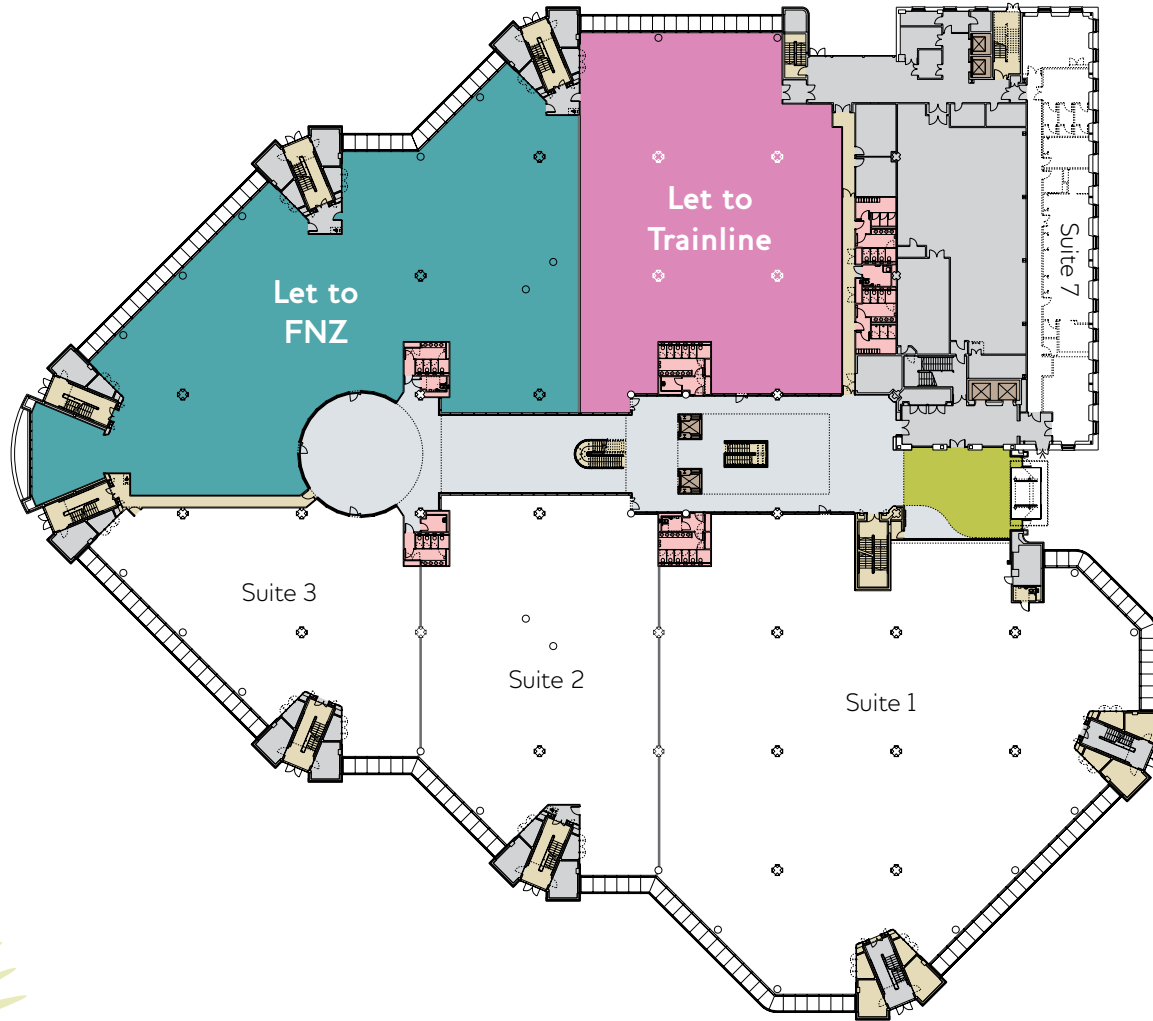

Tanfield

EDINBURGH

GROUND FLOOR

SUITE	SQ M	SQ FT
1	2,162	23,268
2	981	10,555
3	693	7,463
4	LET TO FNZ	
5	LET TO FNZ	
6	LET TO TRAINLINE.COM	
7	346	3,724
TOTAL	4,182	45,010

Tanfield

EDINBURGH

FIRST FLOOR

SUITE	SQ M	SQ FT
1	2,000	21,530
2	LET TO AECOM	
3	LET TO AECOM	
4	630.2	6,783
5	710.3	7,646
6	845.9	9,105
7	1,330.1	14,317
TOTAL	5,516.5	59,381

Tanfield

EDINBURGH

SECOND FLOOR

SUITE	SQ M	SQ FT
1	LET TO CRANEWARE	
2	LET TO CRANEWARE	
3	LET TO AVALOQ	
4	LET TO AVALOQ	