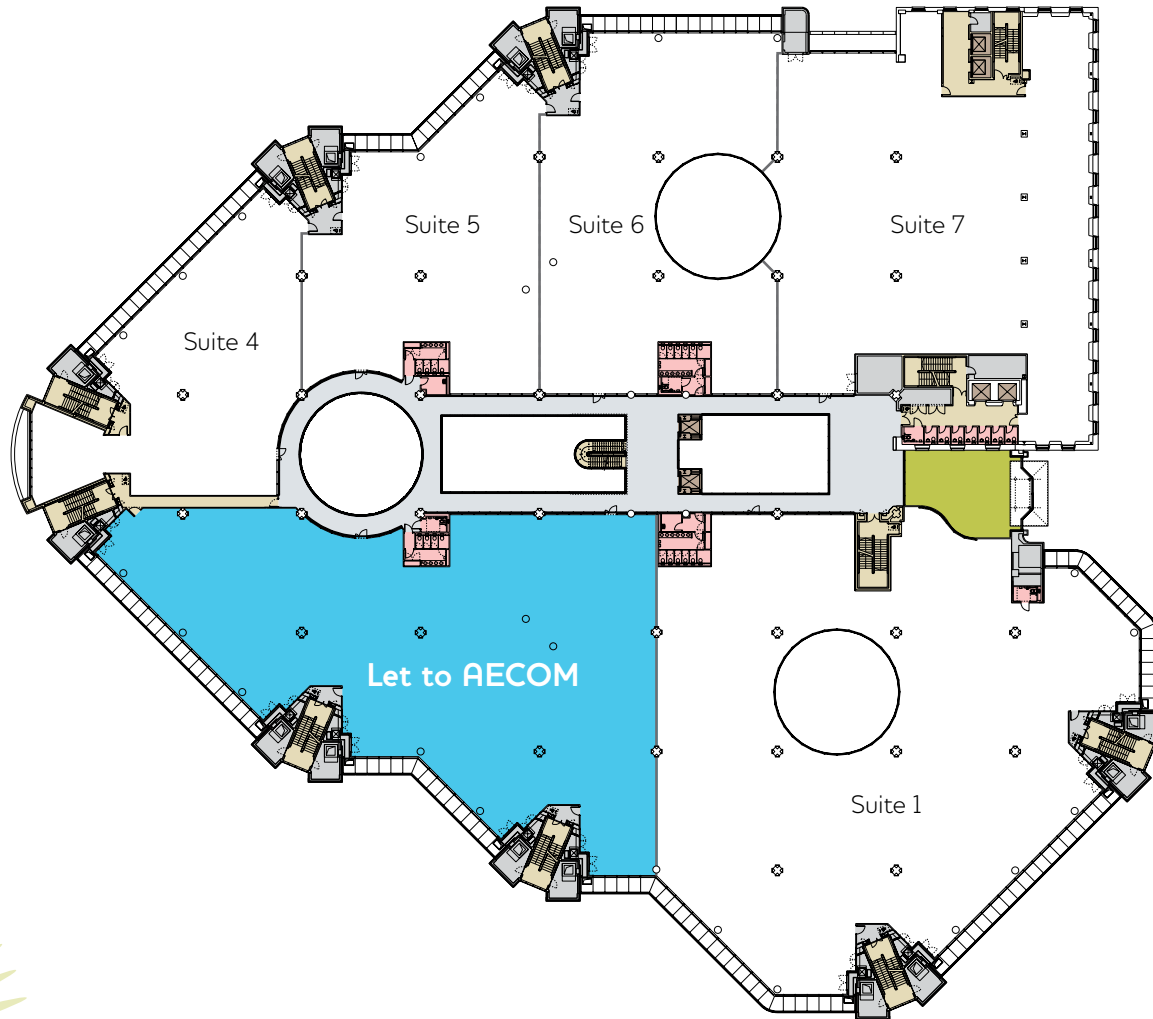

Tanfield

EDINBURGH

GROUND FLOOR

SUITE	SQ M	SQ FT
1	2,162	23,268
2	981	10,555
3	693	7,463
4	LET TO FNZ	
5	LET TO FNZ	
6	LET TO TRAINLINE.COM	
7	346	3,724
TOTAL	4,182	45,010

Tanfield

EDINBURGH

FIRST FLOOR

SUITE	SQ M	SQ FT
1	2,000	21,530
2	LET TO AECOM	
3	LET TO AECOM	
4	630.2	6,783
5	710.3	7,646
6	845.9	9,105
7	1,330.1	14,317
TOTAL	5,516.5	59,381

Tanfield

EDINBURGH

SECOND FLOOR

SUITE	SQ M	SQ FT
1	LET TO CRANEWARE	
2	LET TO CRANEWARE	
3	LET TO AVALOQ	
4	LET TO AVALOQ	